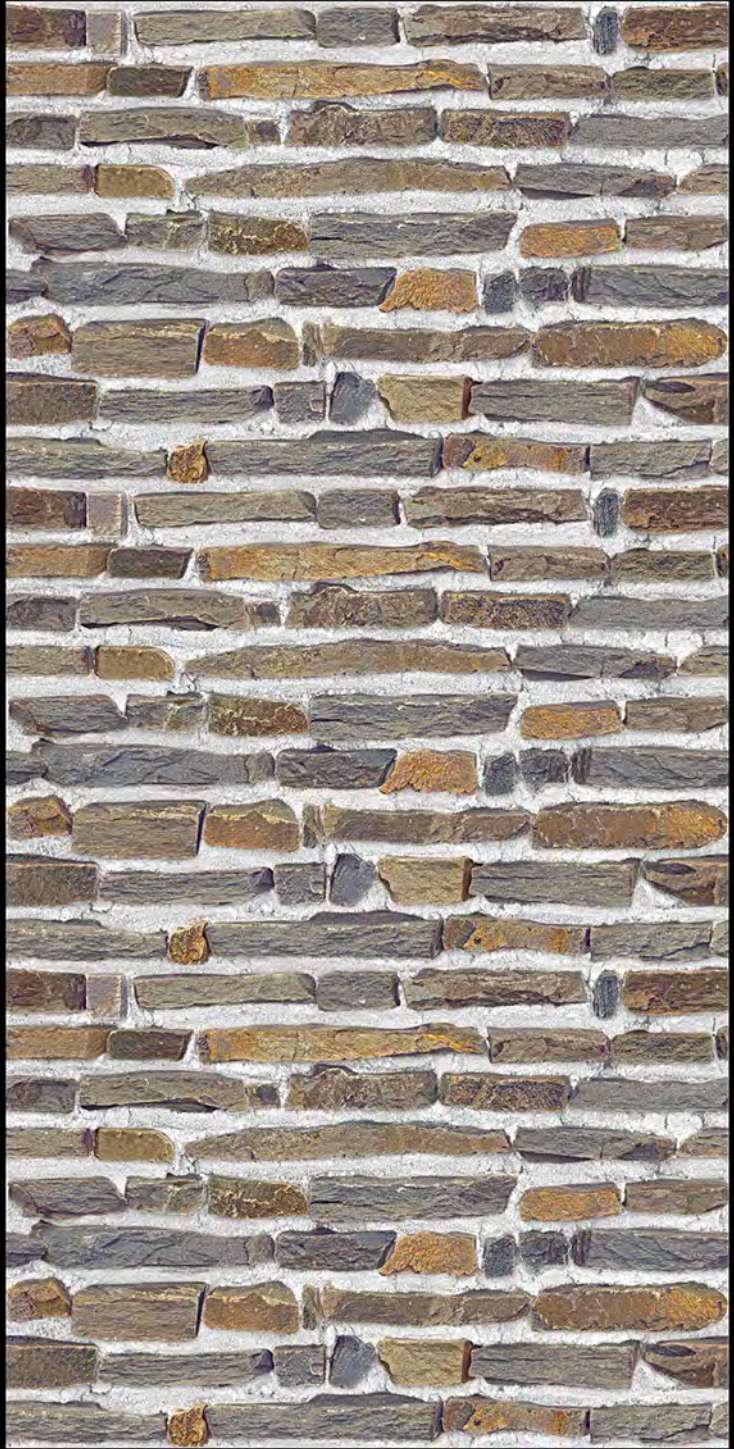

THOMAS - 07

HIGH-DEEP
PUNCH

DURABLE
BODY

NATURAL
LOOK

High Depth
Elevation

300x450mm

THOMAS - 08

HIGH-DEEP
PUNCH