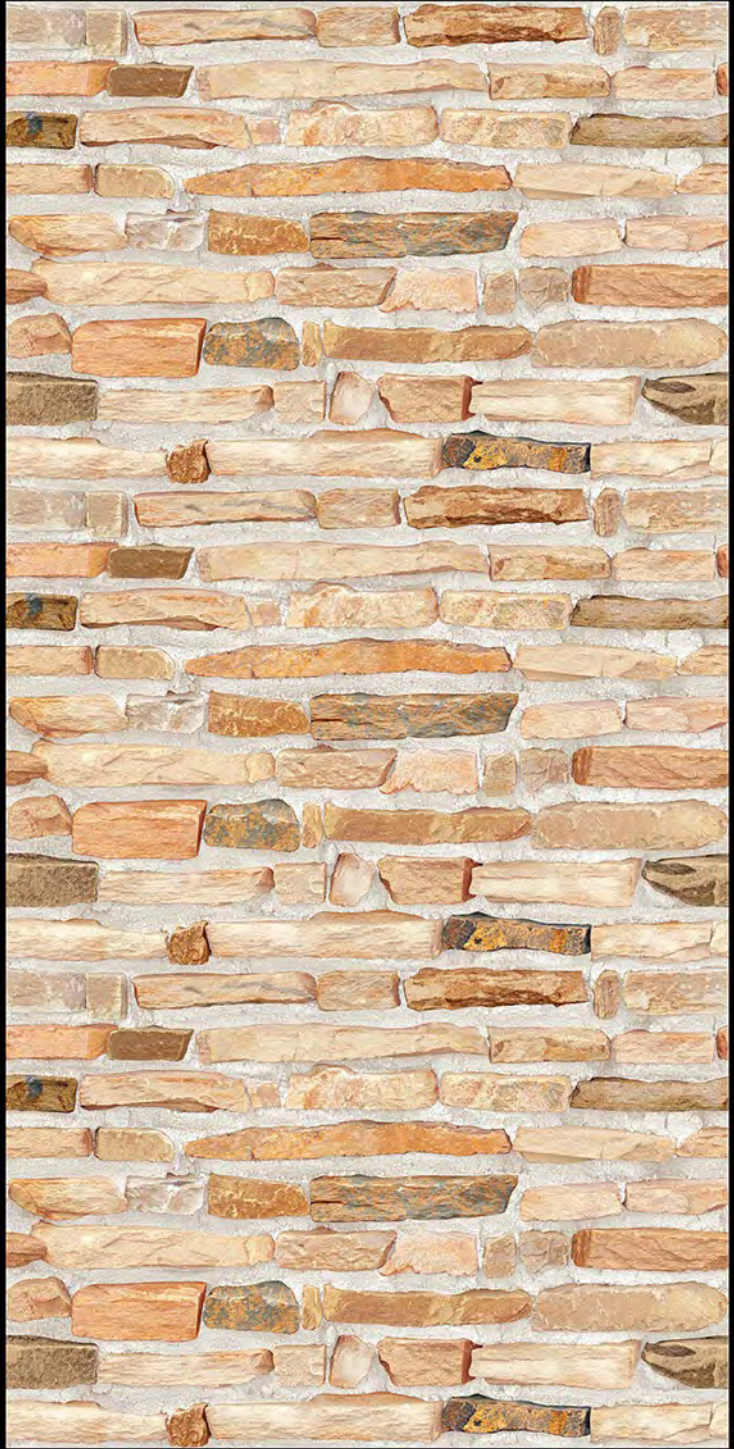

High Depth
Elevation

300x450mm

THOMAS - 02

HIGH-DEEP
PUNCH

DURABLE
BODY

NATURAL
LOOK

High Depth
Elevation

300x450mm