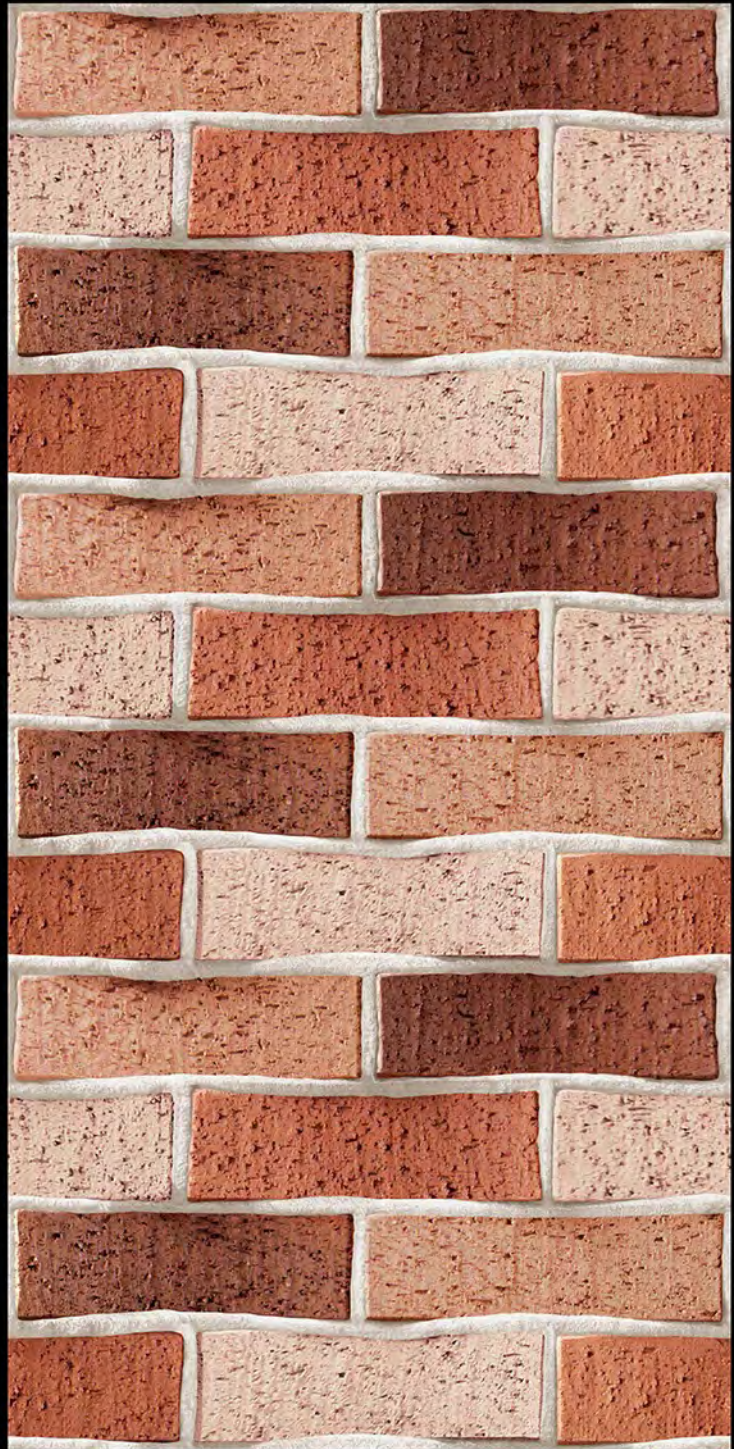

High Depth
Elevation

300x450mm

LIPSY - 12

HIGH-DEEP
PUNCH

DURABLE
BODY

NATURAL
LOOK

High Depth
Elevation

300x450mm