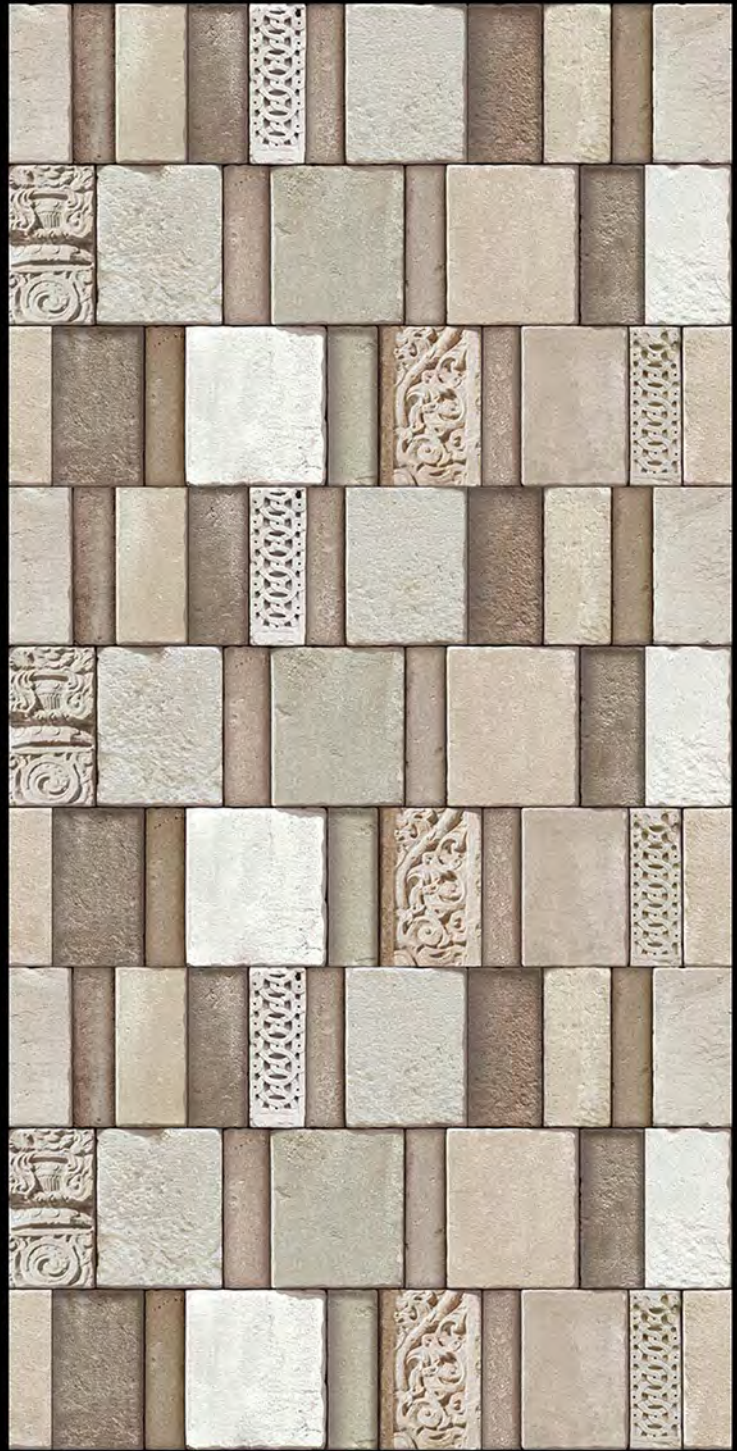

High Depth
Elevation

300x450mm

TISSOT - 04

HIGH-DEEP
PUNCH

DURABLE
BODY

NATURAL
LOOK