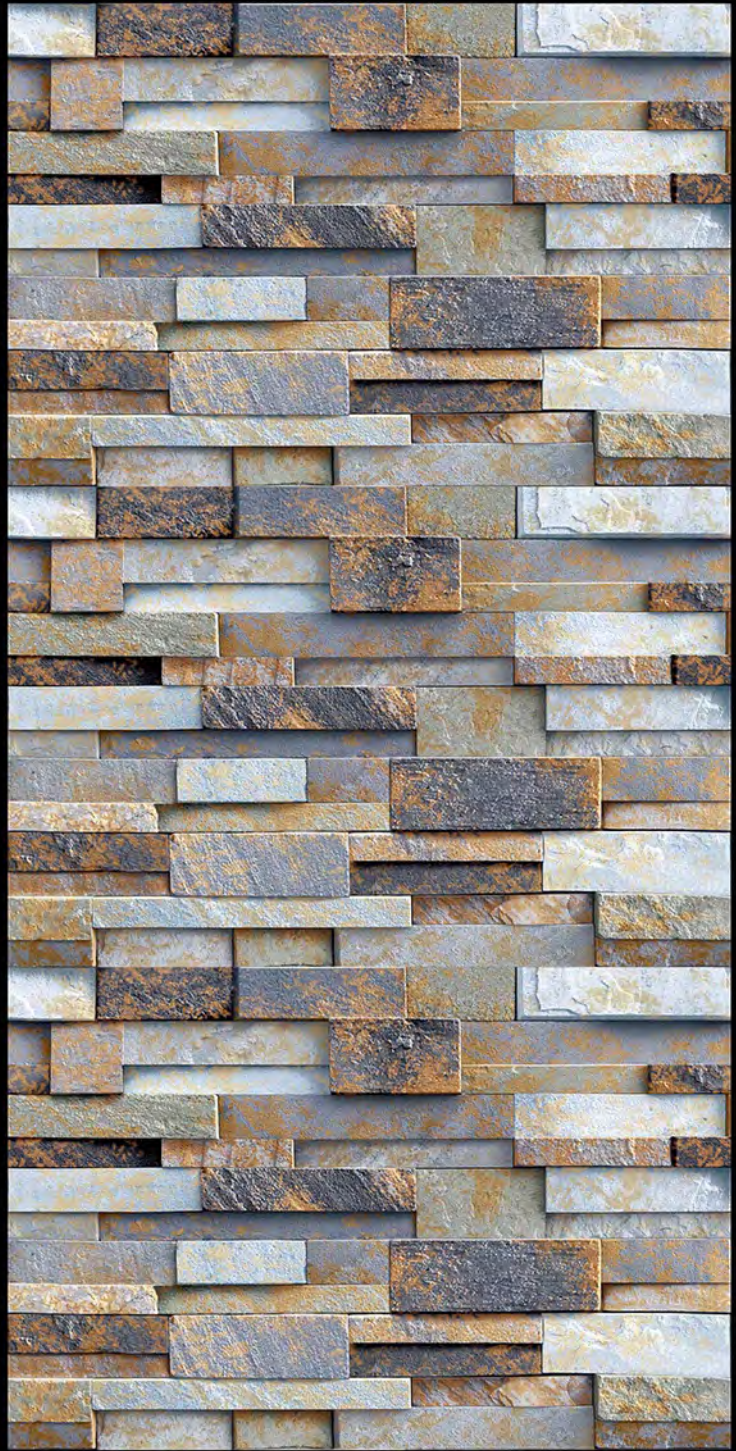

High Depth
Elevation

300x450mm

RADLEY - 03

HIGH-DEEP
PUNCH

DURABLE
BODY

NATURAL
LOOK