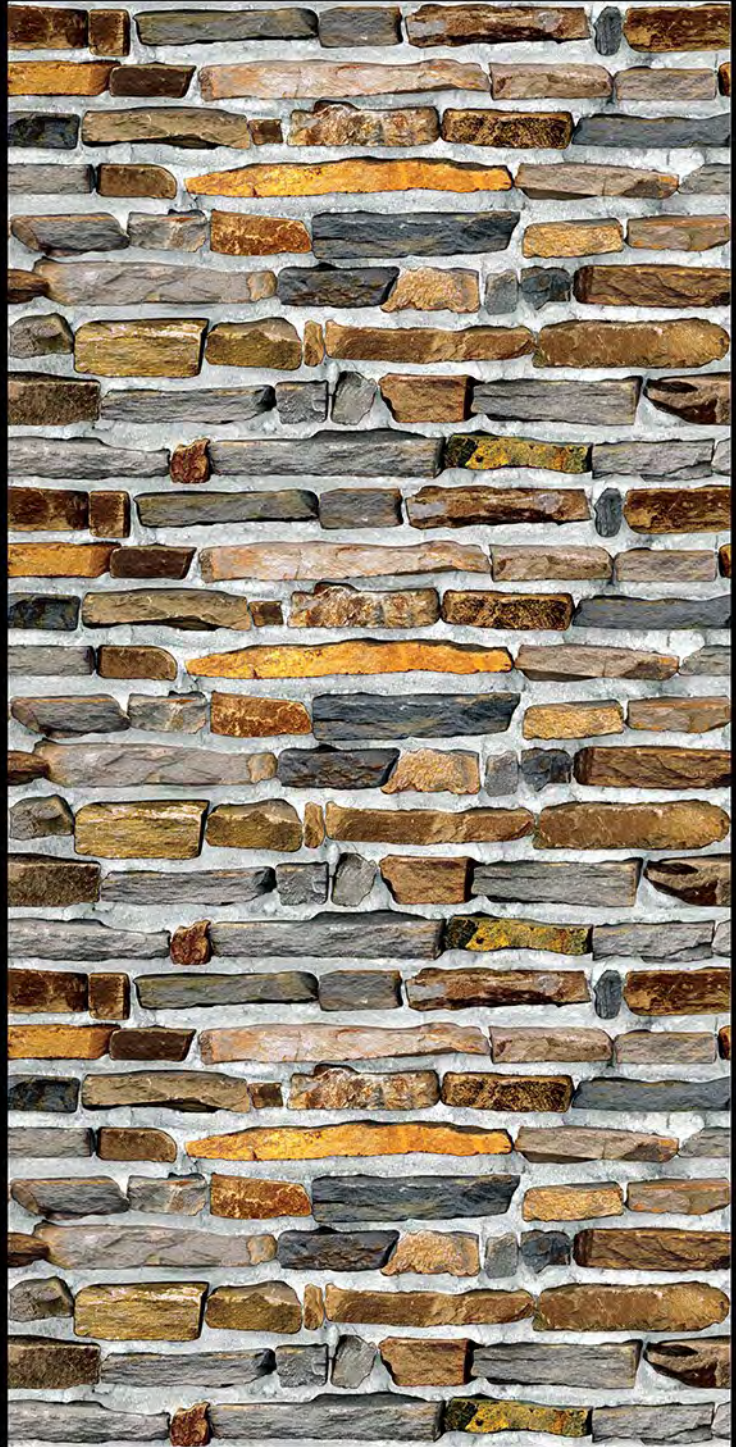

High Depth
Elevation

300x450mm

THOMAS - 01

HIGH-DEEP
PUNCH

DURABLE
BODY

NATURAL
LOOK